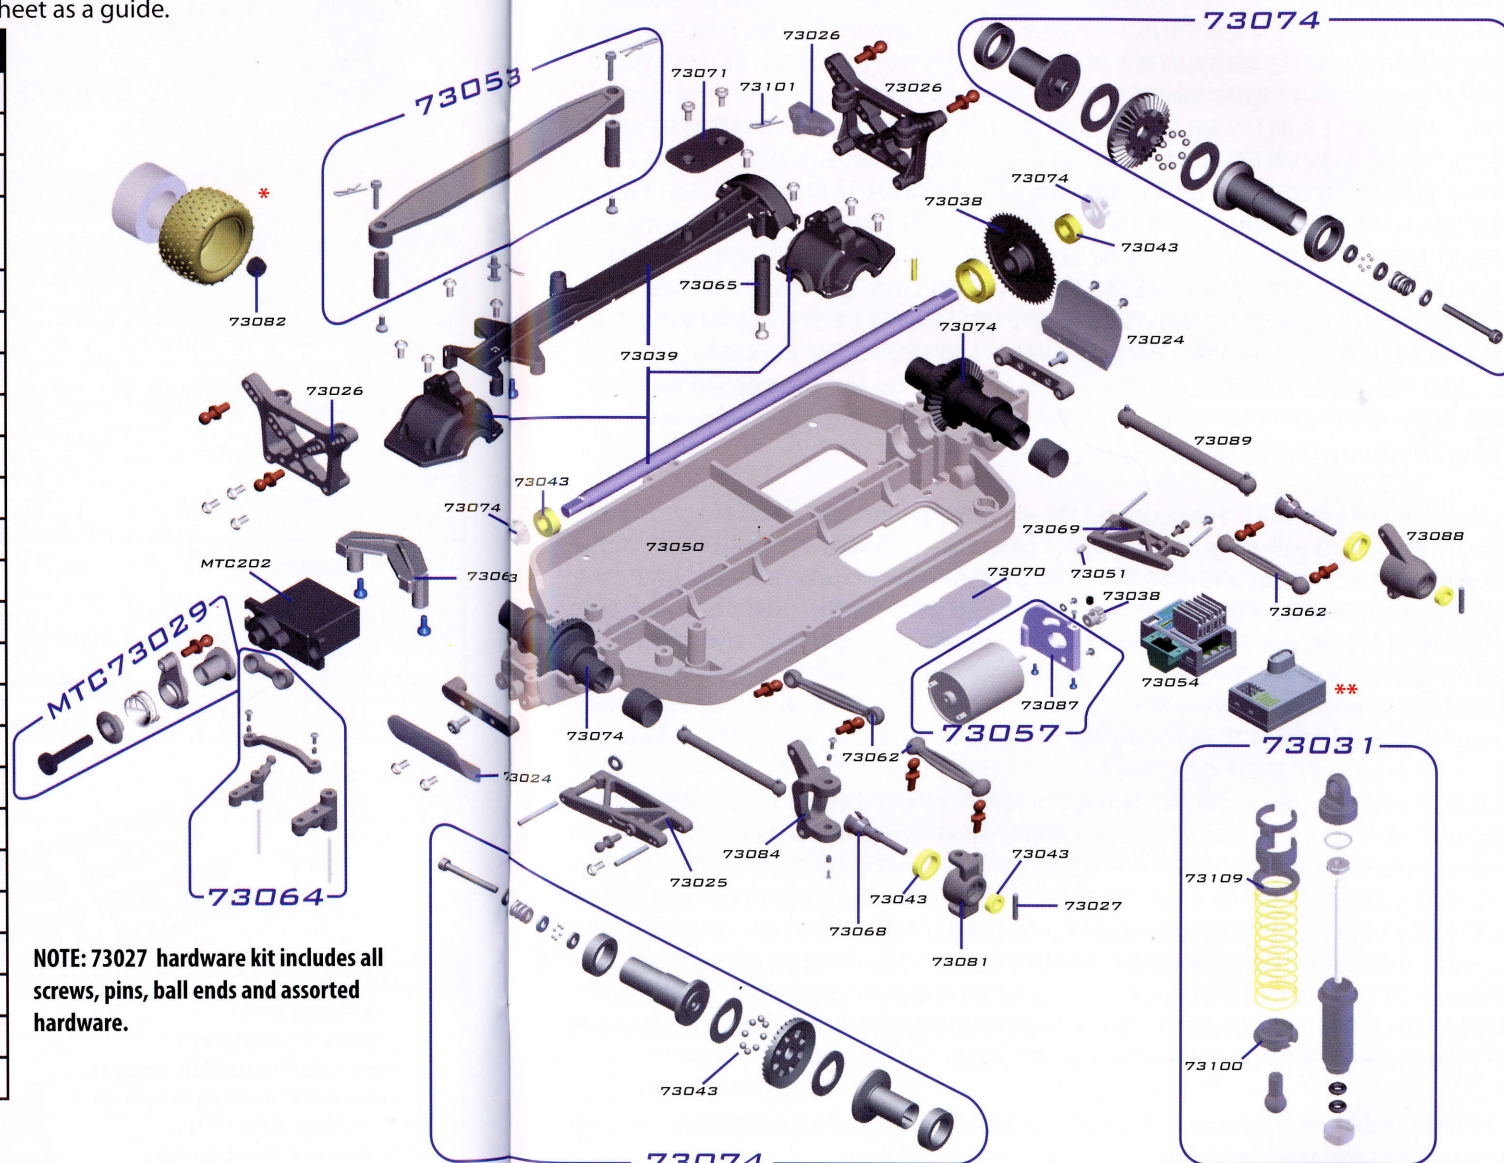

EXPLODED VIEW

Spare, repair and replacement parts are readily available for your aircraft. Should you need parts, visit your local hobby dealer first. If unavailable, you may order directly from Megatech. Use this sheet as a guide.

PART #	DESCRIPTION
73050	Chassis
73051	Rear Pivot Points
73052	Aluminum Drive Shaft and Pin
73053	Original Battery Strap, Battery Post and Screws
73054	Electronic Speed Control
730xx	Transmitter (see page 20)
73xxx	Receiver Module (see page 20)
73057	Replacement Stock Motor w/ Mount
73058	Transmitter Battery Door
73059	Transmitter Antenna
73060	Transmitter Wheel
73061	Transmitter Trim Knob
73062	Stock Tie Rod
73063	Servo Mount w/ Screws
73064	Servo Link and Bellcranks (3 pieces)
73065	Top Plate Support Post
73066	Original Truck Top
73067	Original Buggy Top w/ Wing
73068	Axles
73069	Control Arms
73070	Motor Cover Plate
73071	Speed Control Mount and Screws
73087	Stock Motor Mounting Plate
73073	Wing and Wing Brackets for Buggy w/ Screws

Telephone Orders: (201) 662-8500
Fax Orders: (201) 662-1450
(201) 662-8500
www.megatech.com
Email: sales@megatech.com

NOTE: 73027 hardware kit includes all screws, pins, ball ends and assorted hardware.

* Please refer to page 20 for all tire types available.

** Please refer to page 20 for all channels and part numbers.